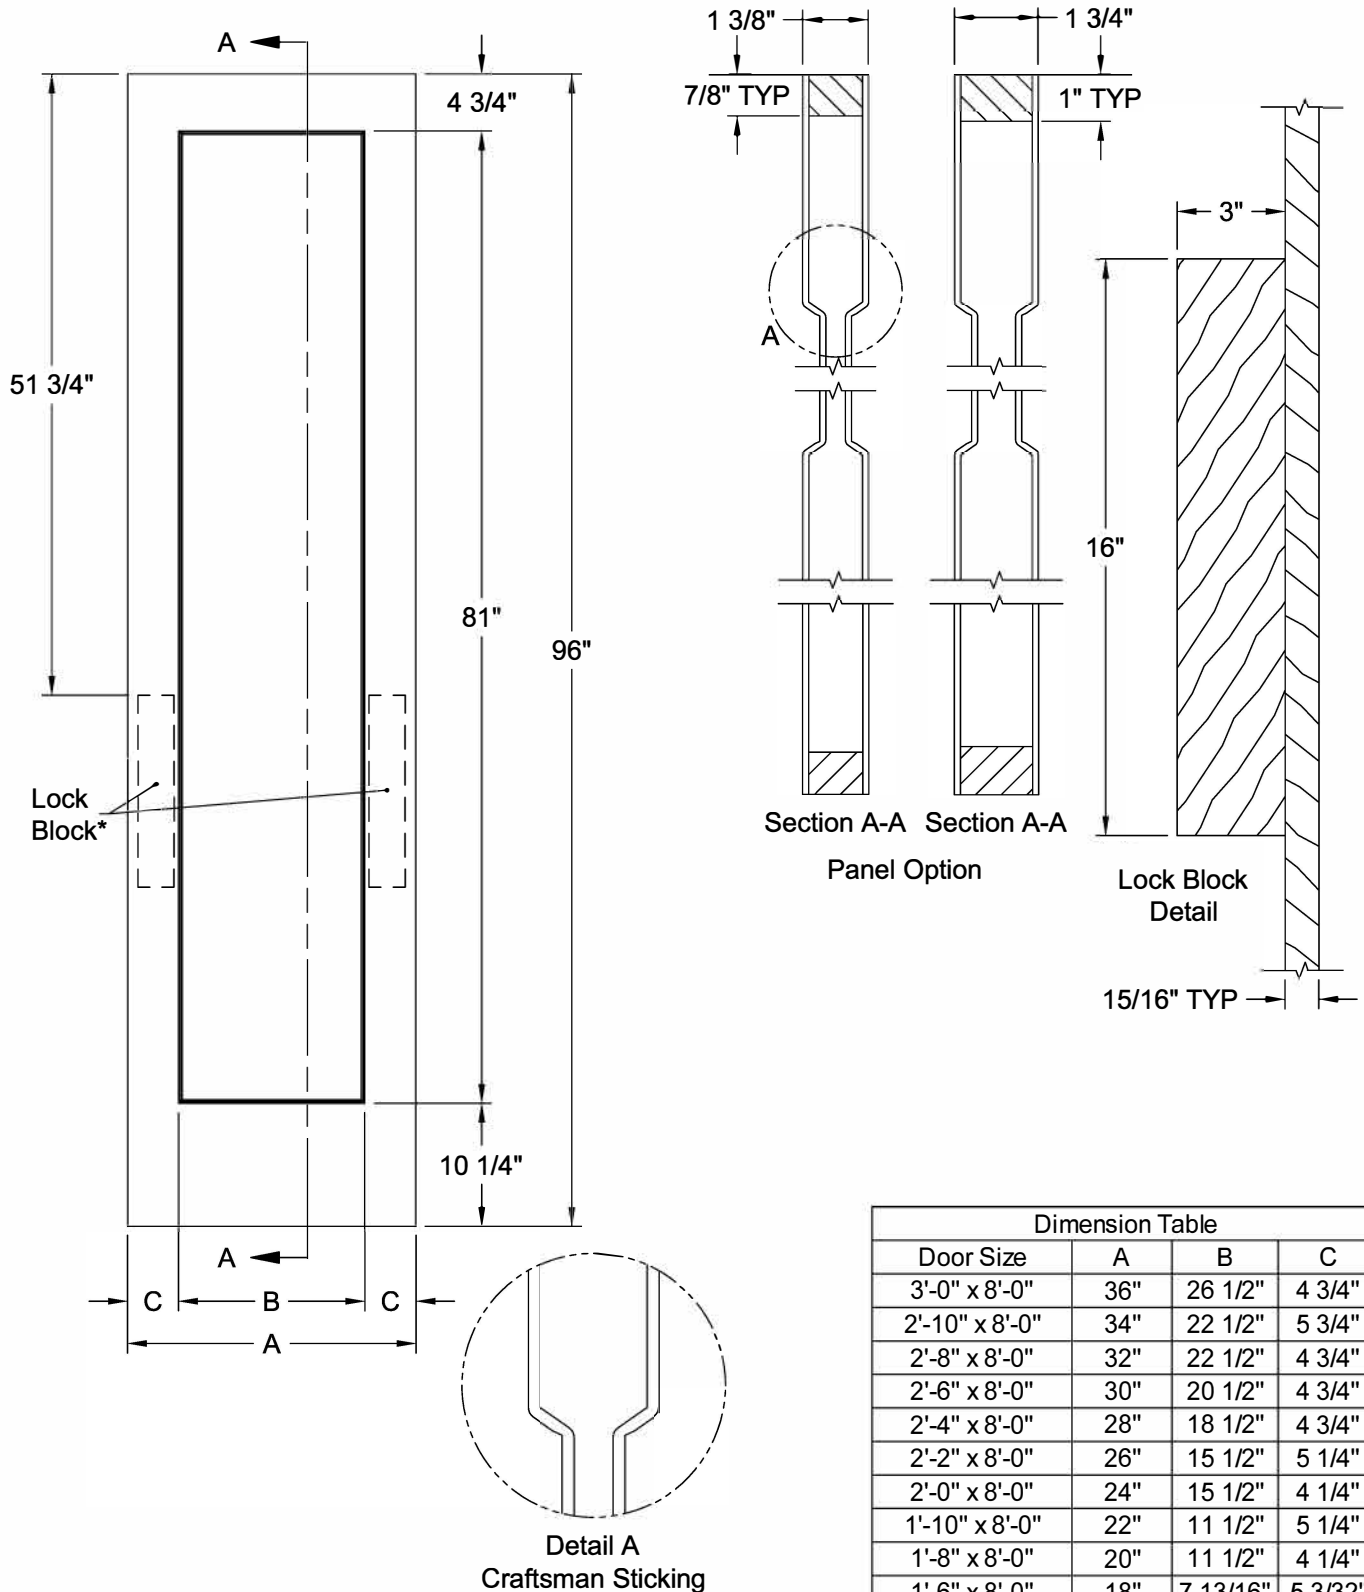

CODEL DOORS

INTERIOR DOORS
MOLDED COLLECTION

MADISON[®] SMOOTH 8'-0"

* Number and size of Lock Blocks may vary by model and customer selection.
Please specify at time of ordering.